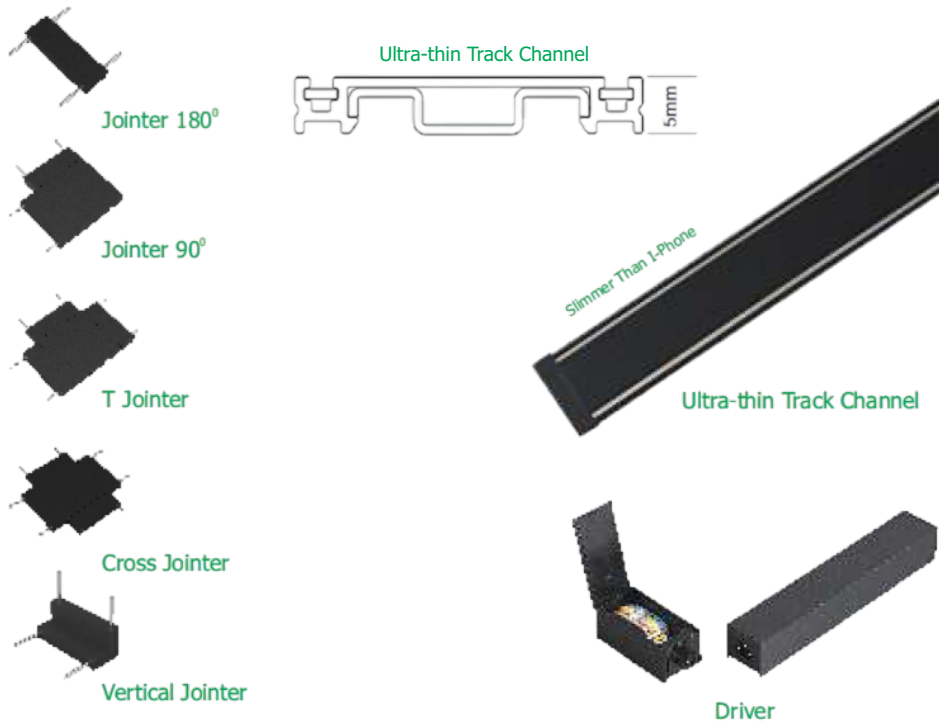

ARC

WATTAGE	6W
OUTER SIZE	L48XW35XH60

INPUT VOLT	48V
COLOUR TEMP	2700K - 6500K
LED BEAM ANGLE	160°
MATERIAL	ALUMINUM

LED

Ultra Thin Magnetic Track Lights

VIVID

Lightning Your Dreams

LED