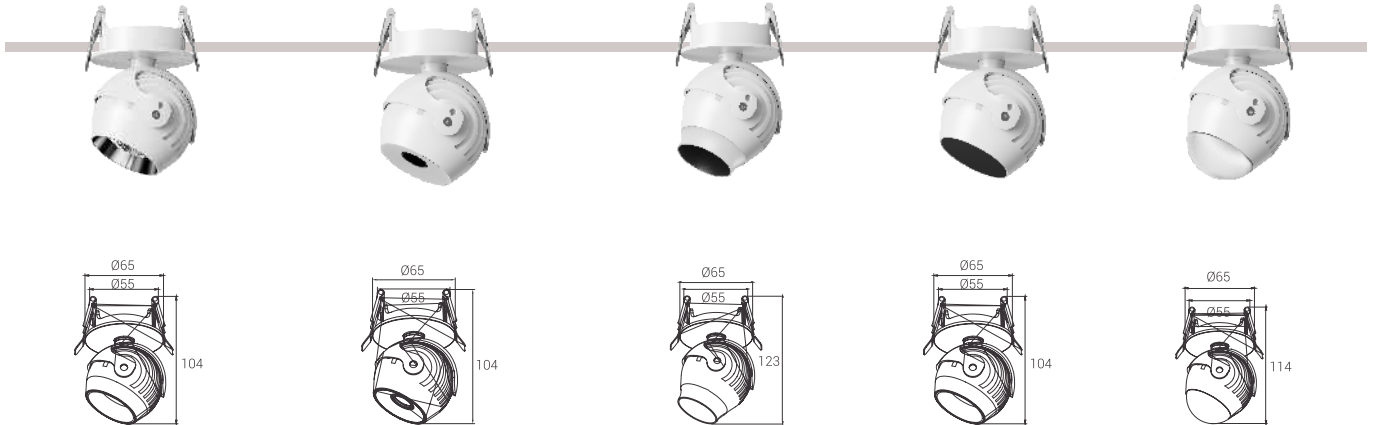

I - SERIES CONCEALED

I-BALL

I-PIN

I-SNOUT

I-SPOT

I-FISH EYE