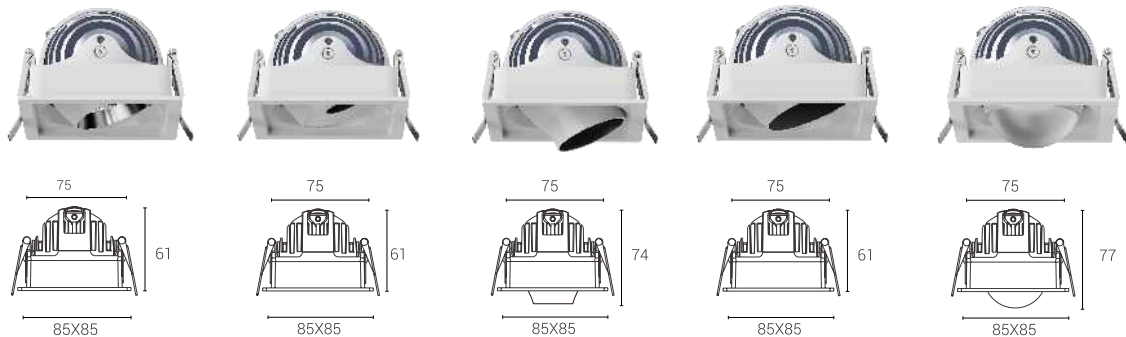

I-SPOT

WATTAGE	12W
DIAMETER	85mm
HEIGHT	57mm
CUTOUT	75mm
BEAM ANGLE	15°-36°

I-TRIMLESS

WATTAGE	12W
DIAMETER	108mm
HEIGHT	57mm
CUTOUT	75mm
BEAM ANGLE	10°-50°

Horizontal Rotation Of 355°,
With Positioning Point And Damping
To Fool-proof

I-FISH EYE

I SQUARE 12W

I-BALL

I-PIN

I-SNOUT

I-SPOT

I-FISH EYE

I GIMBAL 12W X 2

I-BALL

I-PIN

I-SNOUT

I-SPOT

I-FISH EYE

ZOOM LIGHT

WATTAGE	6-10W	15-20W	25-30W	30-40W
DIAMETER	109mm	132mm	145mm	165mm
HEIGHT	95mm	110mm	113mm	123mm
CUTOUT	100mm	125mm	136mm	145mm

LED DRIVER COLOUR TEMP LUMEN EFFICIENCY LED BEAM ANGLE CRI MATERIAL