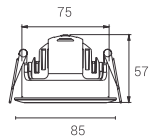

I - SERIES

I-SNOUT

WATTAGE	12W
DIAMETER	85mm
HEIGHT	70mm
CUTOUT	75mm
BEAM ANGLE	10°-50°

30°
ation 0 ~ 30° at
angle

I-PIN

WATTAGE	12W
DIAMETER	85mm
HEIGHT	57mm
CUTOUT	75mm
BEAM ANGLE	24°-36°

Metal Pinball, When Swinging Angle,
The Pinball Moves Up And Down With The
Gear Rolling When Popping Up To The Serrated
Concave Point, fasten The Radiator To Prevent Looseness

I-SPOT

WATTAGE	12W
DIAMETER	85mm
HEIGHT	57mm
CUTOUT	75mm
BEAM ANGLE	15°-36°

I-TRIMLESS

WATTAGE	12W
DIAMETER	108mm
HEIGHT	57mm
CUTOUT	75mm
BEAM ANGLE	10°-50°

Horizontal Rotation Of 355°,
With Positioning Point And Damping
To Fool-proof