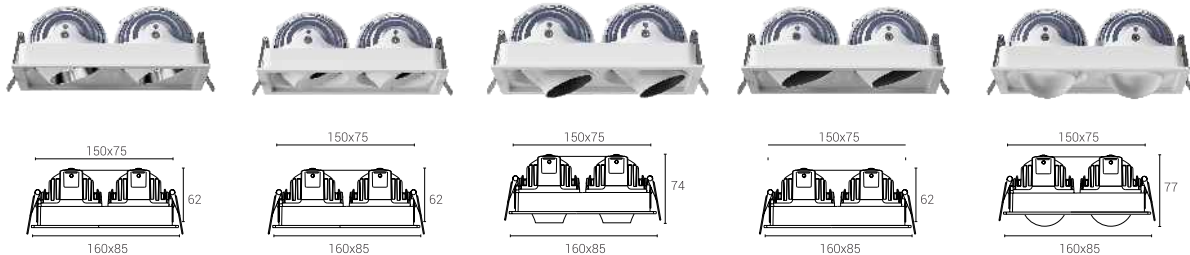

I-BALL

I-PIN

I-SNOUT

I-SPOT

I-FISH EYE

ZOOM LIGHT

WATTAGE	6-10W	15-20W	25-30W	30-40W
DIAMETER	109mm	132mm	145mm	165mm
HEIGHT	95mm	110mm	113mm	123mm
CUTOUT	100mm	125mm	136mm	145mm

LED DRIVER COLOUR TEMP LUMEN EFFICIENCY LED BEAM ANGLE CRI MATERIAL