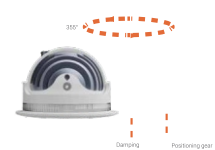

I - SERIES

I-SNOUT

WATTAGE	12W
DIAMETER	85mm
HEIGHT	70mm
CUTOUT	75mm
BEAM ANGLE	10°-50°

30°
ation 0 ~ 30° at
angle

I-PIN

WATTAGE	12W
DIAMETER	85mm
HEIGHT	57mm
CUTOUT	75mm
BEAM ANGLE	24°-36°

Metal Pinball, When Swinging Angle,
The Pinball Moves Up And Down With The
Gear Rolling When Popping Up To The Serrated
Concave Point, fasten The Radiator To Prevent Looseness

I-SPOT

WATTAGE	12W
DIAMETER	85mm
HEIGHT	57mm
CUTOUT	75mm
BEAM ANGLE	15°-36°

I-TRIMLESS

WATTAGE	12W
DIAMETER	108mm
HEIGHT	57mm
CUTOUT	75mm
BEAM ANGLE	10°-50°

Horizontal Rotation Of 355°,
With Positioning Point And Damping
To Fool-proof