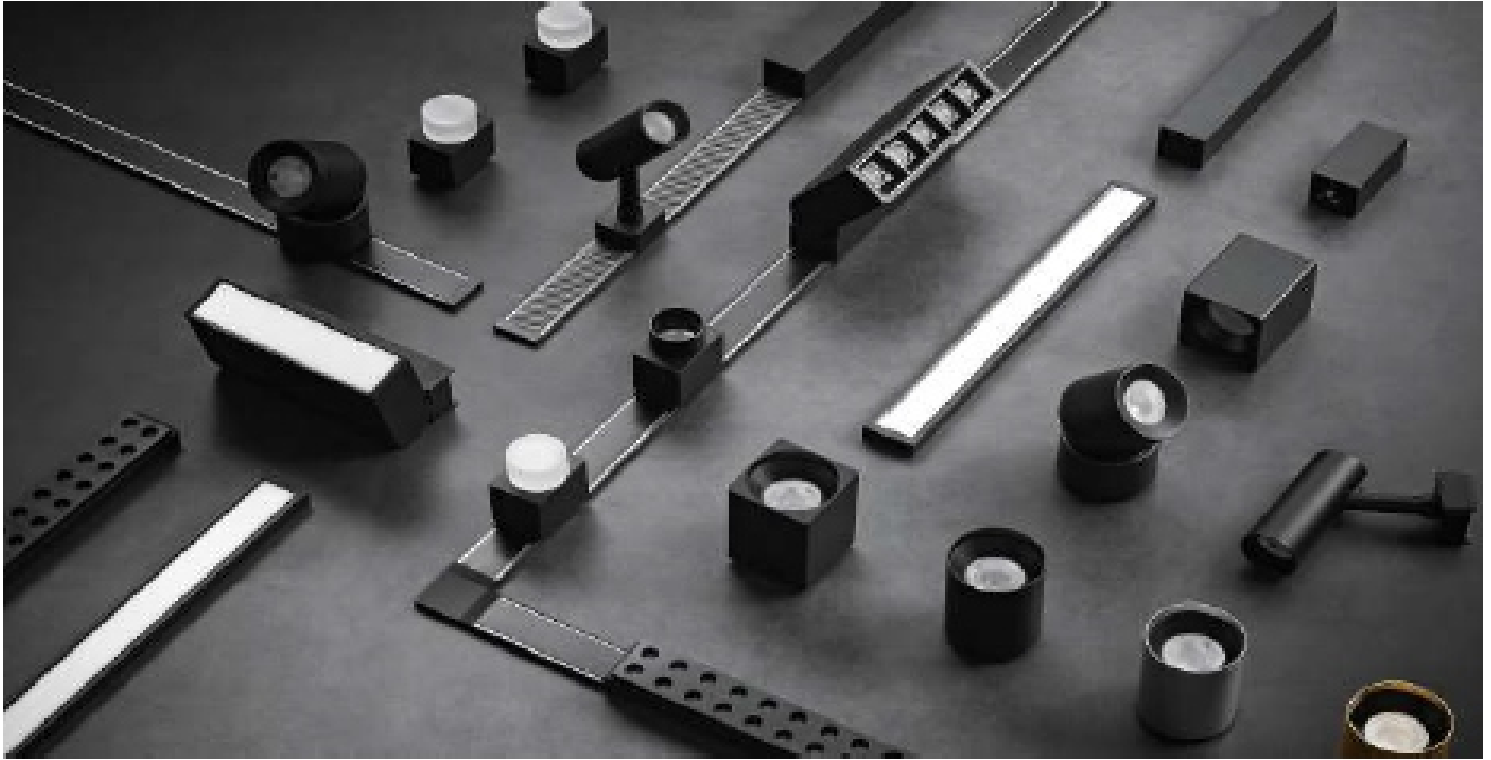

LED

Ultra Thin Magnetic Track Lights

VIVID

Lightning Your Dreams