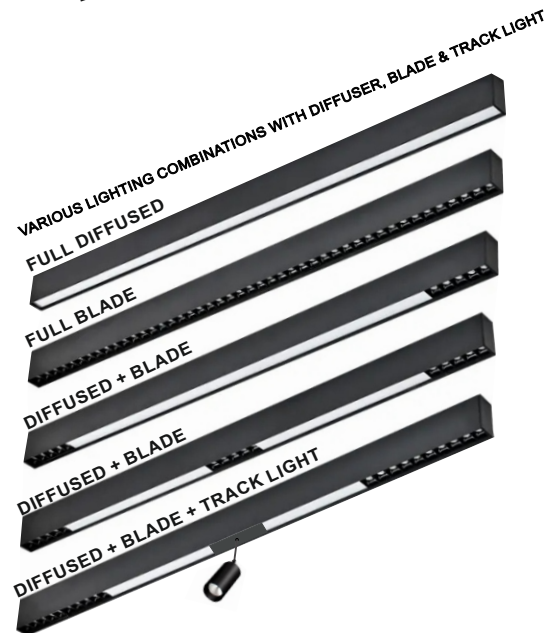

WIDTH	HEIGHT	CUT DIA	LENGTH
11 MM	70 MM		2440 MM
17 MM	70 MM		2440 MM
25 MM	70 MM		2440 MM
35 MM	80 MM		3600 MM
45 MM	35 MM	35 MM	3600 MM

1. Features:-
2. Thinnest customizable linear profile light
   - It can be suspended and surface mounted
   - Available in 11 mm to 35 mm Spread
   - Option to play around with number of extensions like Linear spot, Track spot, Diffused light
   - Can be customized in any size And also available in square & rectangle shapes.