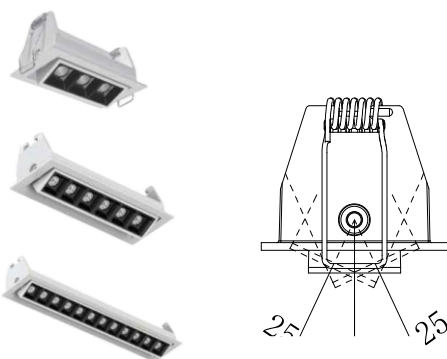

LED

Linear COB Lights

VIVID

Lightning Your Dreams

TILTABLE LINEAR COB BLADE

MODEL	3WAY	6WAY	12WAY
WATTAGE	6W	10W	20W
DIAMETER	84X49mm	141X49mm	255X49mm
HEIGHT	44mm	44mm	44mm
CUTOUT	78X43mm	136X43mm	250X43mm