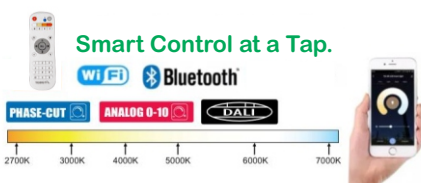

TRIPLE GIMBAL

WATTAGE	25+25+25W	30+30+30W
CUTOUT	353X125mm	353X125mm
DIAMETER	374X136mm	374X136mm
HEIGHT	100mm	100mm

LED **CREE** / **bridgelux**
DRIVER **FULHAM** / **PHILIPS** / **OSRAM**
REFLECTOR DARKOO / INDIAN
COLOUR TEMP 2700K / 3000K / 4000K / 6500K
LUMEN EFFICIENCY 120 - 140 LM / W
LED BEAM ANGLE 24° / 36° / 60°
BODY COLOUR ☒ Matt-black ☐ White