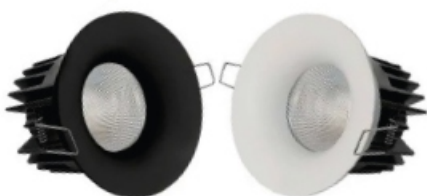

CURVE MINI

WATTAGE	3W	7W	12W	18W
DIAMETER	46mm	75mm	85mm	95mm
HEIGHT	44mm	57mm	65mm	82mm
CUTOUT	39mm	65mm	75mm	85mm

LED **CREE** / **bridgelux**
DRIVER **FULHAM** / **PHILIPS** / **OSRAM**
COLOUR TEMP 2700K / 3000K / 4000K / 6500K
LUMEN EFFICIENCY 120-140 LM / W
LED BEAM ANGLE 36° / 60°