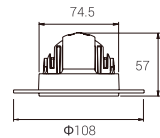

I - SERIES

I-SNOUT

WATTAGE	12W
DIAMETER	85mm
HEIGHT	70mm
CUTOUT	75mm
BEAM ANGLE	10°-50°

30°
ation 0 ~ 30° at
angle

I-PIN

WATTAGE	12W
DIAMETER	85mm
HEIGHT	57mm
CUTOUT	75mm
BEAM ANGLE	24°-36°

Metal Pinball, When Swinging Angle,
The Pinball Moves Up And Down With The
Gear Rolling When Popping Up To The Serrated
Concave Point, fasten The Radiator To Prevent Looseness

I-SPOT

WATTAGE	12W
DIAMETER	85mm
HEIGHT	57mm
CUTOUT	75mm
BEAM ANGLE	15°-36°

I-TRIMLESS

WATTAGE	12W
DIAMETER	108mm
HEIGHT	57mm
CUTOUT	75mm
BEAM ANGLE	10°-50°

Horizontal Rotation Of 355°,
With Positioning Point And Damping
To Fool-proof