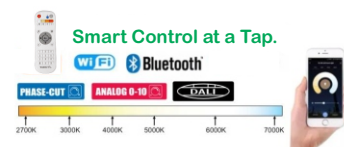

App Control

Energy Efficient

Bluetooth low energy mesh

Create your own Ambience