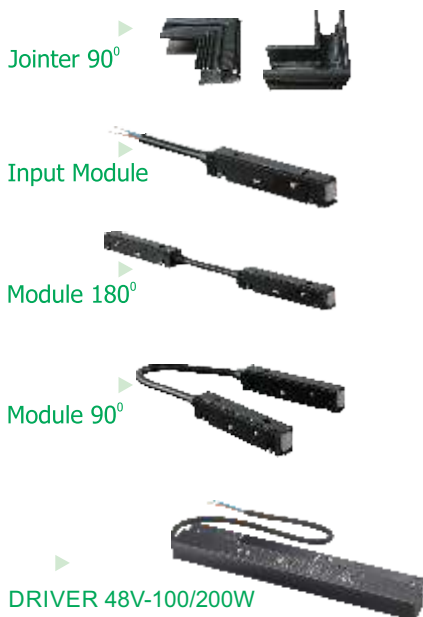

LED

Magnetic Track Lights

VIVID

Lightning Your Dreams

TRACK LIGHT

WATTAGE	12W	24W
SIZE	D50XH180	D60XH200

INPUT VOLT	48V
COLOUR TEMP	2700K - 6500K
LED BEAM ANGLE	24°
MATERIAL	ALUMINUM

HANGING

WATTAGE	12W MINI	12W
SIZE	D55XH165	D55XH300

INPUT VOLT	48V
COLOUR TEMP	2700K - 6500K
LED BEAM ANGLE	24°
MATERIAL	ALUMINUM

CHAMP TILTABLE

AVAILABLE IN 1,2,3 MTR LENGHTS