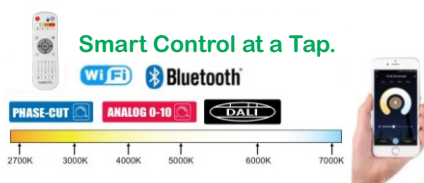

AQUA-IP65

WATTAGE	8-12W	15-20W	20-30W
DIAMETER	85mm	110mm	135mm
HEIGHT	70mm	78mm	91mm
CUTOUT	75mm	95mm	122mm

LED **CREE** / **bridgelux**
DRIVER **FULHAM** / **PHILIPS** / **OSRAM**
COLOUR TEMP 2700K / 3000K / 3500K / 4000K / 5000K / 6500K
LUMEN EFFICIENCY 120-140 LM / W
LED BEAM ANGLE 36° / 55°
CRI 90 / 95
MATERIAL ALUMINUM DIE CASTING
RING COLOUR
Chrome Mat black White