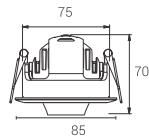

I-BALL

WATTAGE	6W	8W	12W	18W
DIAMETER	63mm	73mm	85mm	105mm
HEIGHT	42mm	51mm	57mm	73mm
CUTOUT	55mm	65mm	75mm	95mm

LED DRIVER	CREE / bridgelux FULHAM / PHILIPS / OSRAM
COLOUR TEMP	3000K / 4000K / 6500K
LUMEN EFFICIENCY	120-140 LM / W
LED BEAM ANGLE	15° / 24° / 36° / 50°
CRI	90
MATERIAL	ALUMINUM DIE CASTING
RING COLOUR	     

I - SERIES

I-SNOUT

WATTAGE	12W
DIAMETER	85mm
HEIGHT	70mm
CUTOUT	75mm
BEAM ANGLE	10°-50°

30°
ation 0 ~ 30° at
angle

I-PIN

WATTAGE	12W
DIAMETER	85mm
HEIGHT	57mm
CUTOUT	75mm
BEAM ANGLE	24°-36°

Metal Pinball, When Swinging Angle,
The Pinball Moves Up And Down With The
Gear Rolling When Popping Up To The Serrated
Concave Point, fasten The Radiator To Prevent Looseness

I-SPOT

WATTAGE	12W
DIAMETER	85mm
HEIGHT	57mm
CUTOUT	75mm
BEAM ANGLE	15°-36°

I-TRIMLESS

WATTAGE	12W
DIAMETER	108mm
HEIGHT	57mm
CUTOUT	75mm
BEAM ANGLE	10°-50°

Horizontal Rotation Of 355°,
With Positioning Point And Damping
To Fool-proof