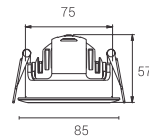

I - SERIES

I-SNOUT

WATTAGE	12W
DIAMETER	85mm
HEIGHT	70mm
CUTOUT	75mm
BEAM ANGLE	10°-50°

30°
ation 0 ~ 30° at
angle

I-PIN

WATTAGE	12W
DIAMETER	85mm
HEIGHT	57mm
CUTOUT	75mm
BEAM ANGLE	24°-36°

Metal Pinball, When Swinging Angle,
The Pinball Moves Up And Down With The
Gear Rolling When Popping Up To The Serrated
Concave Point, fasten The Radiator To Prevent Looseness

I-SPOT

WATTAGE	12W
DIAMETER	85mm
HEIGHT	57mm
CUTOUT	75mm
BEAM ANGLE	15°-36°

I-TRIMLESS

WATTAGE	12W
DIAMETER	108mm
HEIGHT	57mm
CUTOUT	75mm
BEAM ANGLE	10°-50°

Horizontal Rotation Of 355°,
With Positioning Point And Damping
To Fool-proof