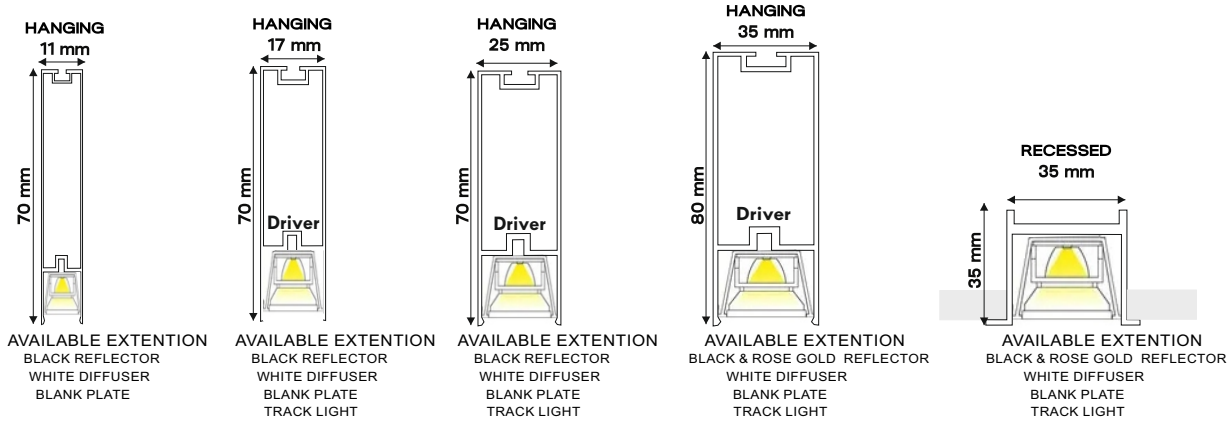

Smart Control at a Tap.

Blade & Linear Profile Combination

THESE ARE THE 4 EXTENSIONS AVAILABLE

WIDTH	HEIGHT	CUT DIA	LENGTH
11 MM	70 MM		2440 MM
17 MM	70 MM		2440 MM
25 MM	70 MM		2440 MM
35 MM	80 MM		3600 MM
45 MM	35 MM	35 MM	3600 MM